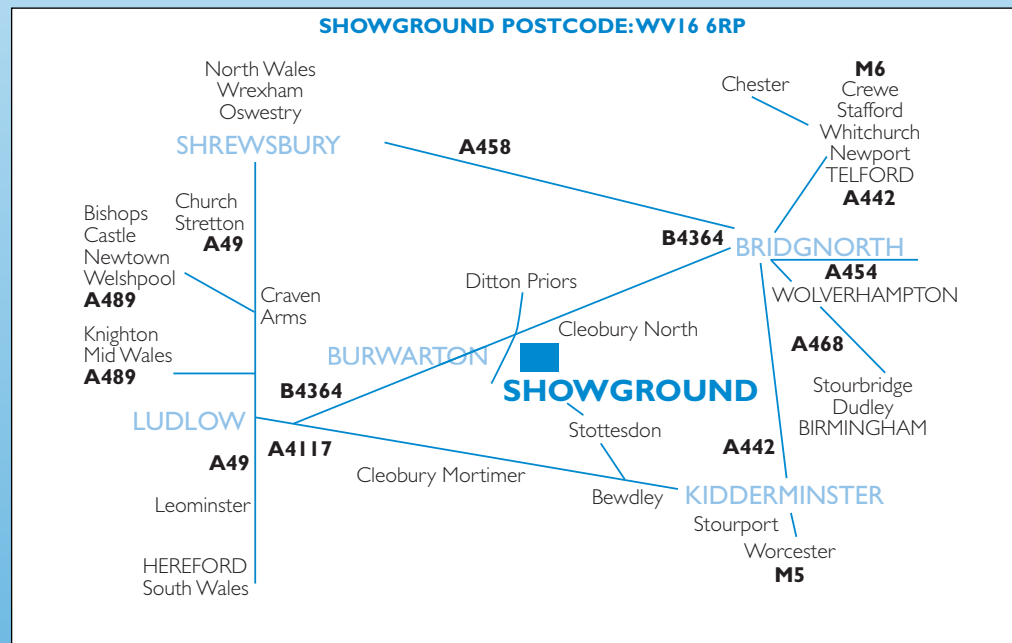

Showground Opening Hours: 08.00 – 19.00